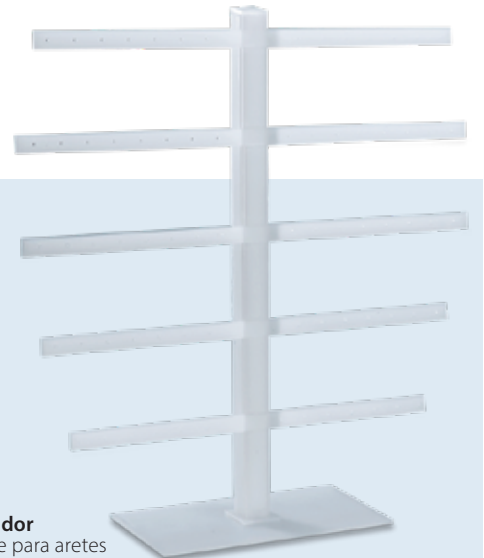

5326
Exhibidor
Grande para aretes
34.6 x 9 x 36.2 cm
$235.00 + IVA

EXHIBIDORES